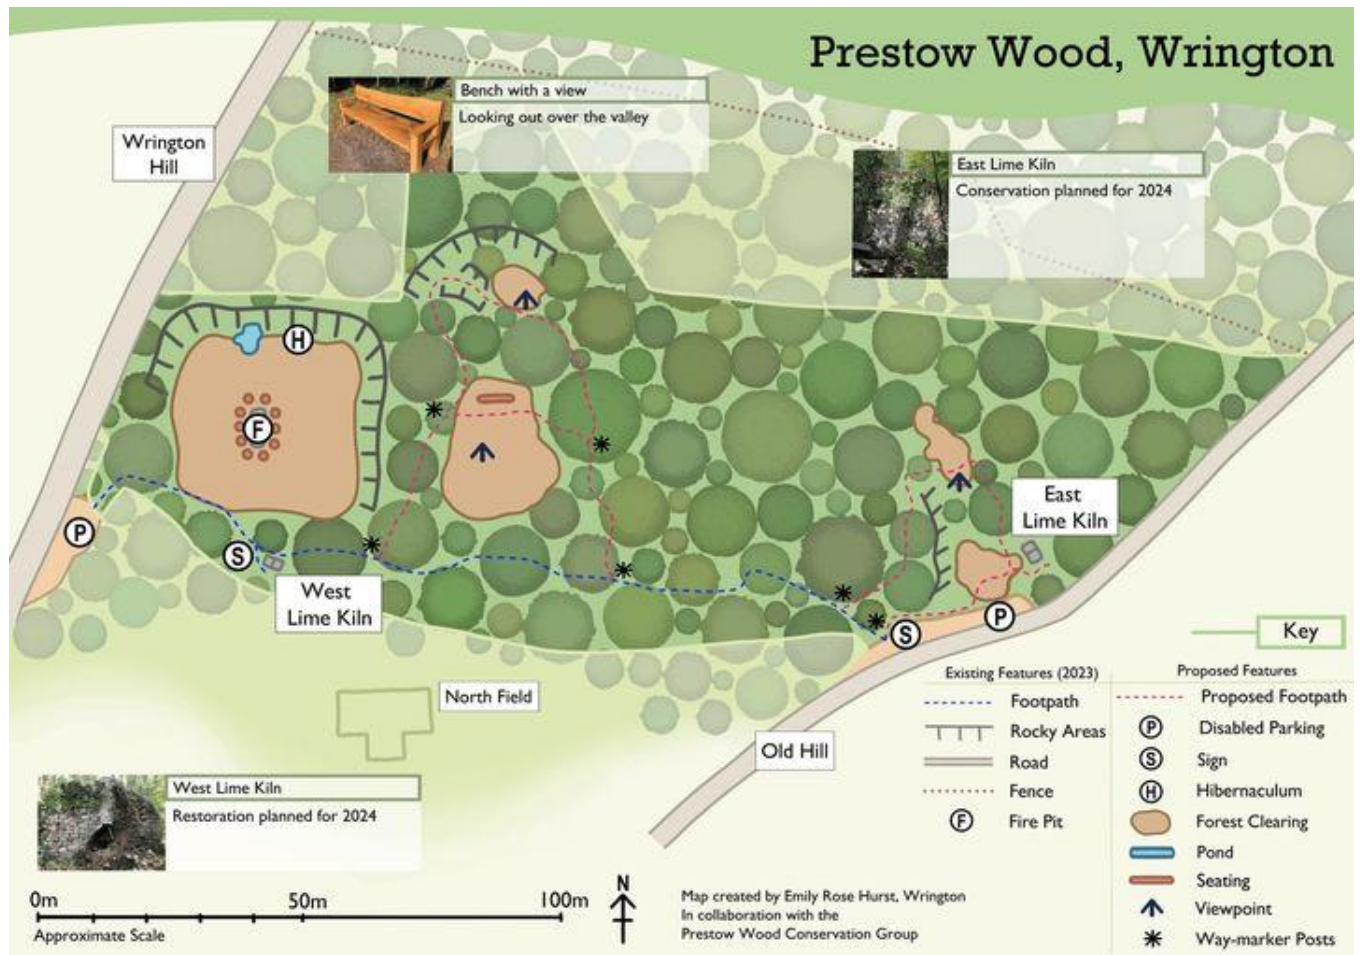

# Prestow Wood, Wroughton

Wroughton Hill

Bench with a view  
Looking out over the valley

East Lime Kiln  
Conservation planned for 2024

West Lime Kiln

East Lime Kiln

North Field

Old Hill

Key

Existing Features (2023)

- Footpath
- Rocky Areas
- Road
- Fence
- Fire Pit

Proposed Features

- Proposed Footpath
- Disabled Parking
- Sign
- Hibernaculum
- Forest Clearing
- Pond
- Seating
- Viewpoint
- Way-marker Posts

West Lime Kiln  
Restoration planned for 2024

Map created by Emily Rose Hurst, Wroughton  
in collaboration with the  
Prestow Wood Conservation Group